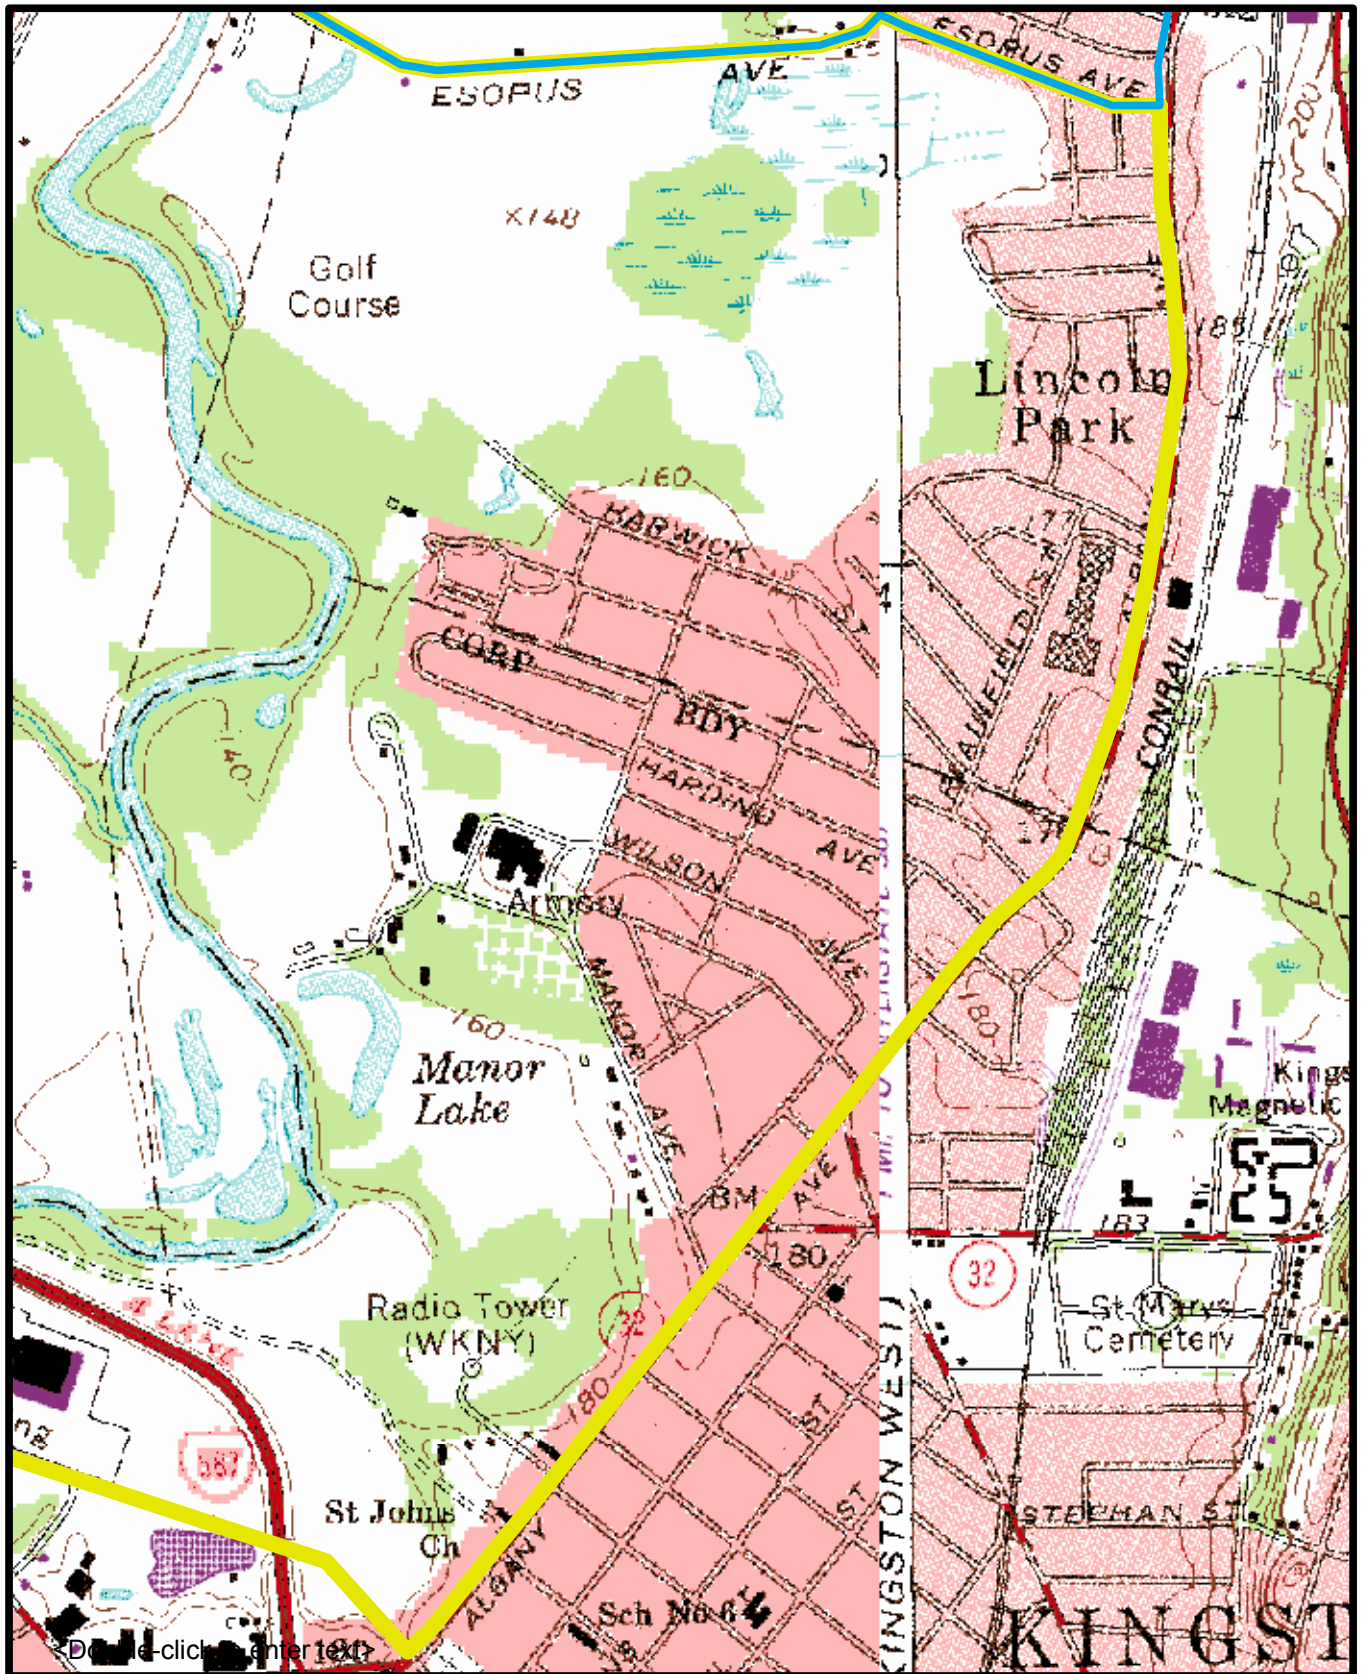

City of Kingston and Town of Ulster Topographic Map

Section 2 East

0 0.125 0.25 0.5 Miles

0 0.15 0.3 0.6 Kilometers

1:12,000