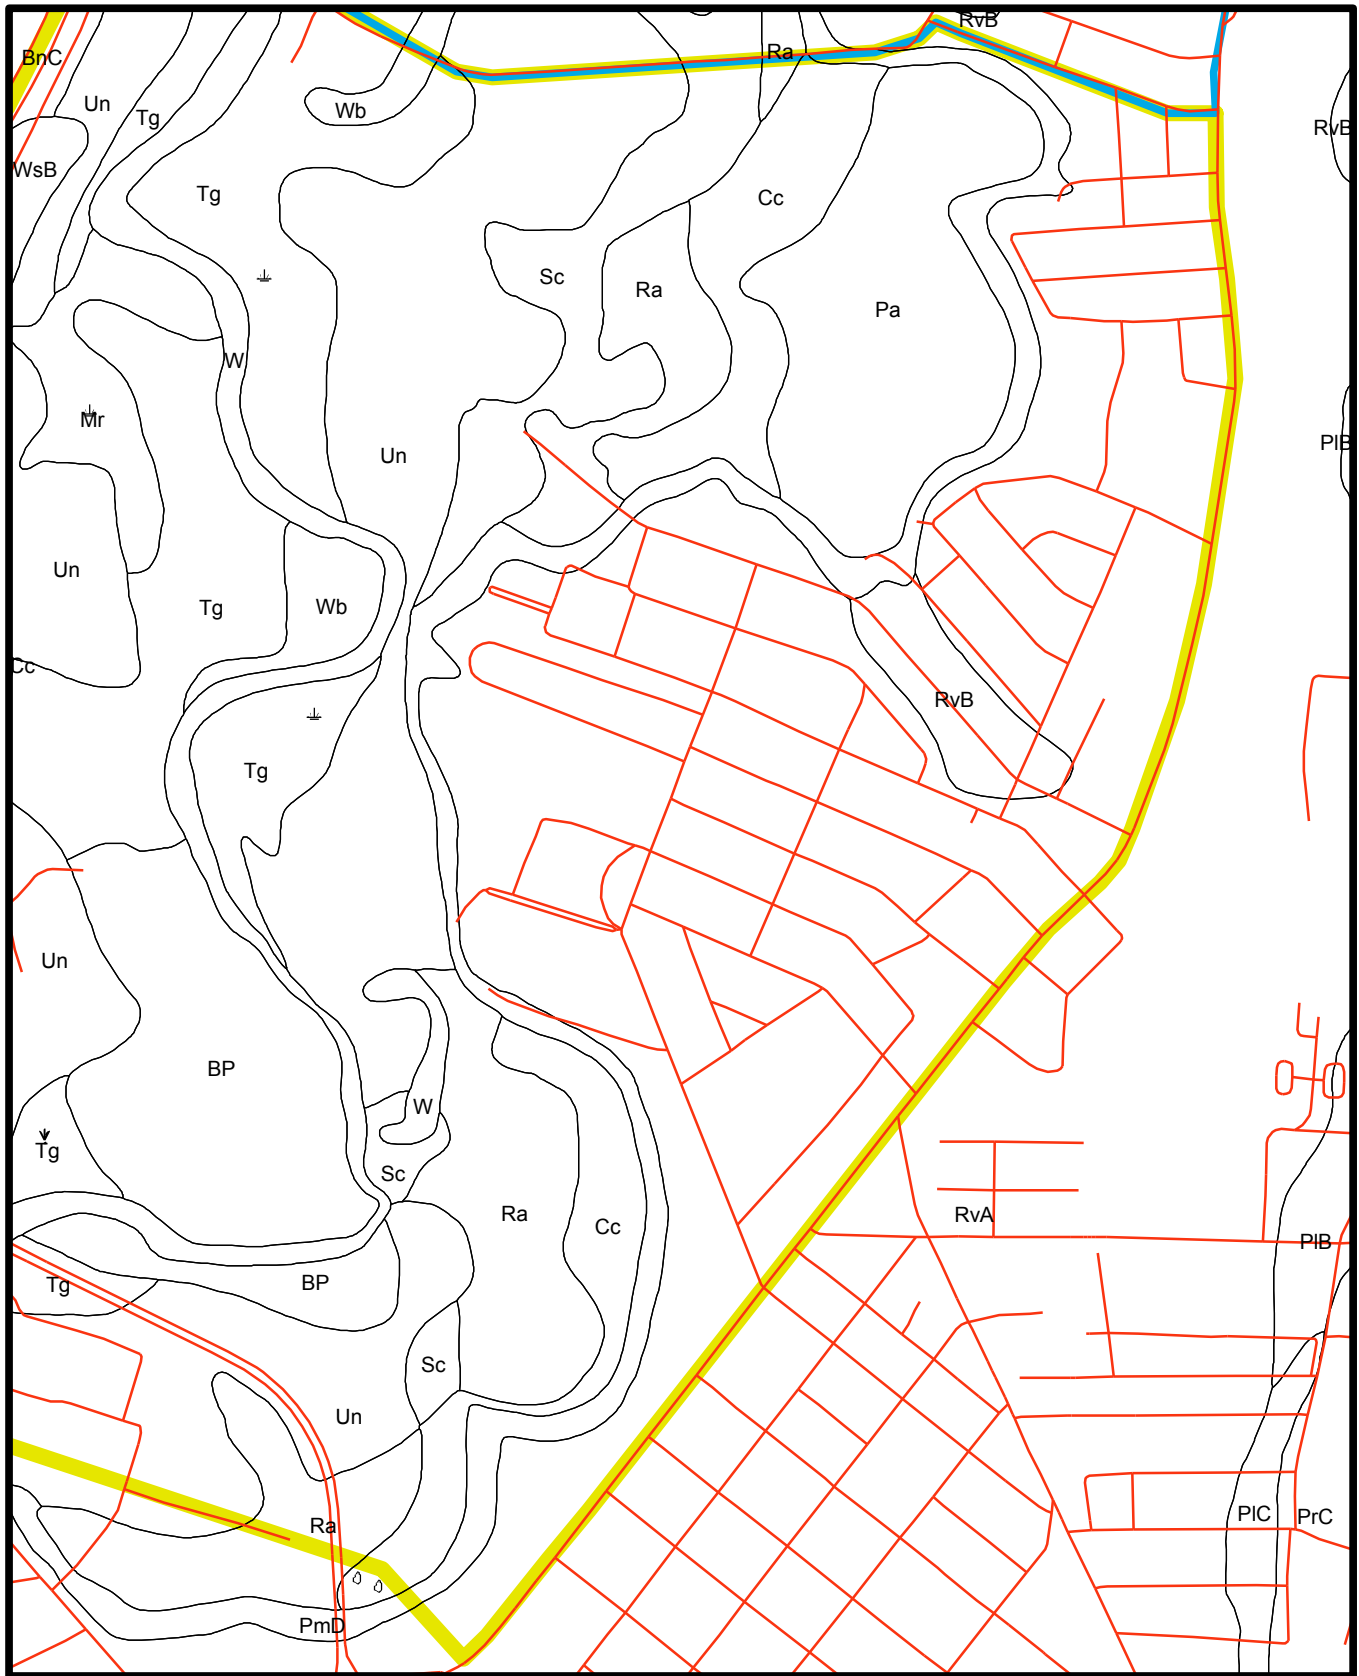

City of Kingston and Town of Ulster Soils Map

Section 2 East

(USDA, NRCS, 2007)

0 0.125 0.25 0.5 Miles

0 0.125 0.25 0.5 Kilometers

1:12,000