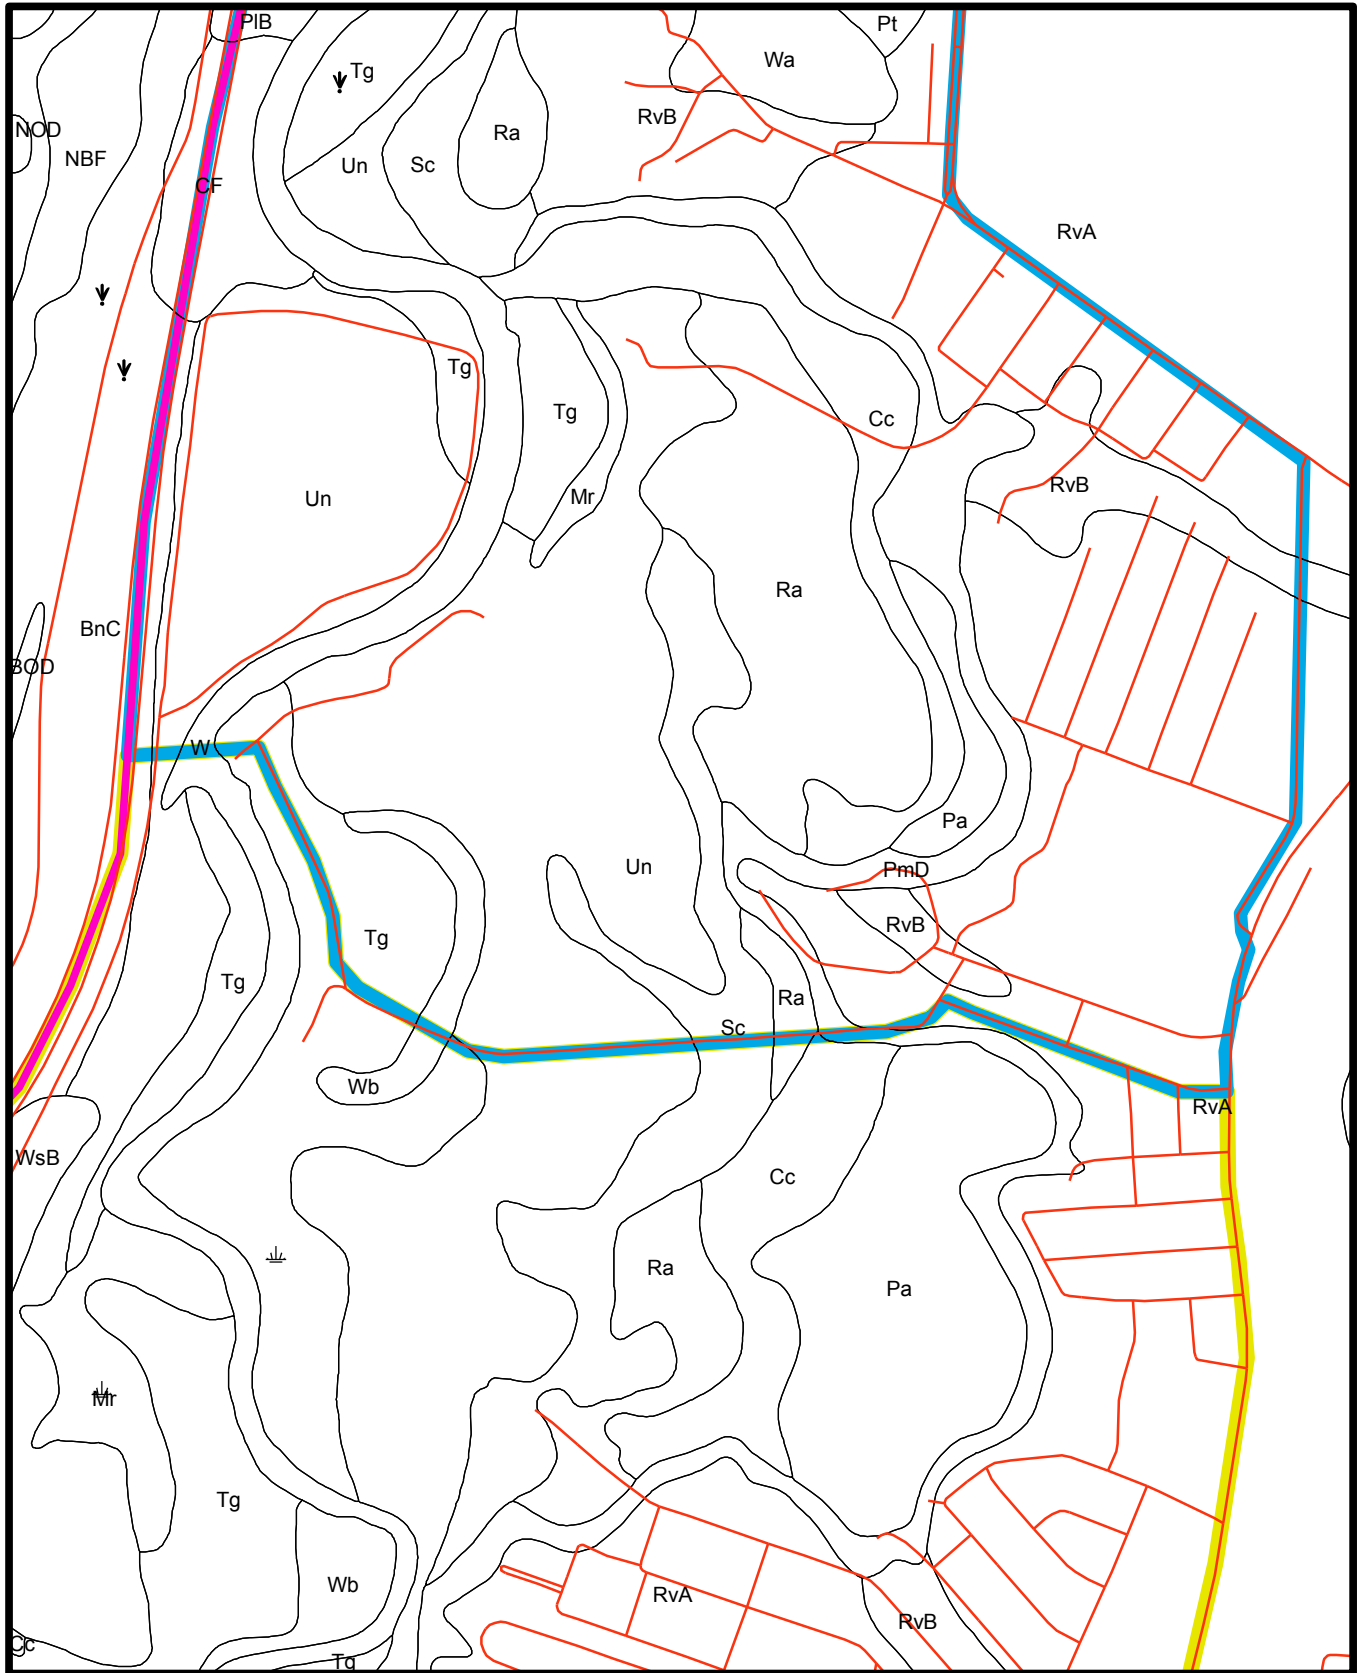

City of Kingston and Town of Ulster Soils Map

Section 3 South

(USDA, NRCS, 2007)

0 0.125 0.25 0.5 Miles

0 0.125 0.25 0.5 Kilometers

1:12,000